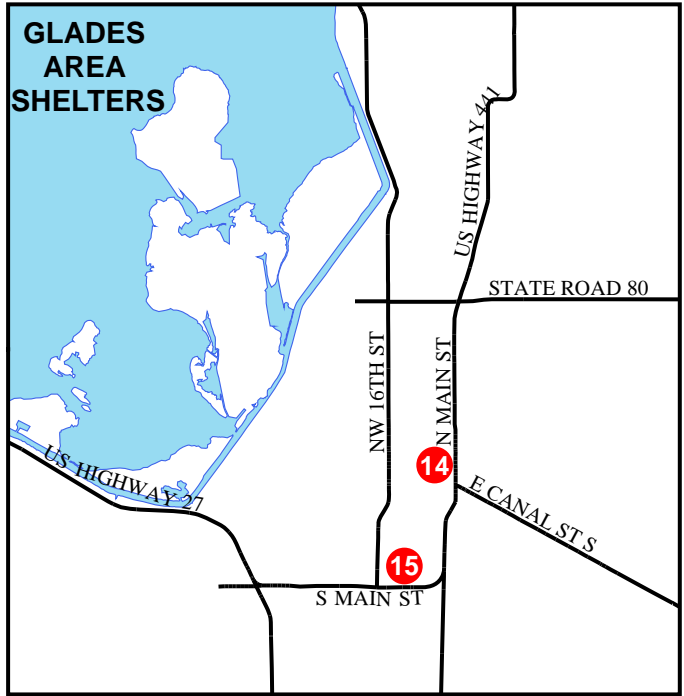

# 2011 Shelters

**IMPORTANT: Not all shelters will be opened at the same time. Stay tuned to local TV and radio for shelter opening announcements.**

1. Independence Middle School  
4001 Greenway Dr, Jupiter 33458
2. Palm Beach Gardens High School  
4245 Holly Dr, Palm Beach Gardens 33410
3. Dr Mary McLeod Bethune Elementary School  
1501 Avenue U, Riviera Beach 33404
4. Seminole Ridge High School  
4601 Seminole Pratt Whitney Rd,  
Loxahatchee 33470
5. West Gate Elementary School  
1545 Loxahatchee Dr, West Palm Beach 33409
6. Forest Hill High School  
6901 Parker Ave, West Palm Beach 33405
7. Palm Beach Central High School  
8499 Forest Hill Blvd, Wellington 33411
8. John I Leonard High School  
4701 10th Ave N, Greenacres 33463
9. Park Vista High School  
7900 Jog Rd, Boynton Beach 33427
10. Boynton Beach High School  
4975 Park Ridge Blvd, Boynton Beach 33426
11. Atlantic Community High School  
2455 W Atlantic Ave, Delray Beach 33445
12. Boca Raton High School  
1501 NW 15th Ct, Boca Raton 33486
13. West Boca Raton High School  
12811 Glades Rd, Boca Raton 33428
14. Lake Shore Middle School  
425 W Canal St N, Belle Glade 33430
15. Glades Central High School  
1001 SW Avenue M, Belle Glade 33430

## Legend

Public Safety Department  
GIS Services 561-712-6400  
Date: June 2, 2011  
Source: ARC Shelter Data